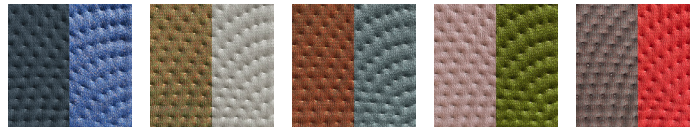

Moss
5H214

Aloe
5H215

Glacier
5H216

Ultramarine
5H217

Nightfall
5H218

Bluebell
5H219

Boysenberry
5H220

Front/Back Colour
3D Knit Unibody Two-Tone
Ripple
Price Band 1