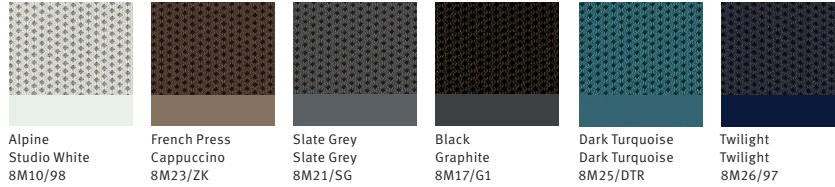

HermanMiller Materials

Mirra 2 Seating

Butterfly Suspension Back Latitude/Finish Price Band 1

Alpine
Studio White
8M10/98

French Press
Cappuccino
8M23/ZK

Slate Grey
Slate Grey
8M21/SG

Black
Graphite
8M17/G1

Dark Turquoise
Dark Turquoise
8M25/DTR

Twilight
Twilight
8M26/97

TriFlex Back Finish

Studio White
98

Cappuccino
ZK

Slate Grey
SG

Graphite
G1

Dark Turquoise
DTR

Twilight
97

Seat AireWeave 2/Finish Price Band 0

Alpine
Fog
1A701/63

Cappuccino
Cappuccino
1A705/ZK

Slate Grey
Slate Grey
1A702/SG

Graphite
Graphite
1A703/G1

Dark Turquoise
Dark Turquoise
1A707/DTR

Twilight
Twilight
1A708/97